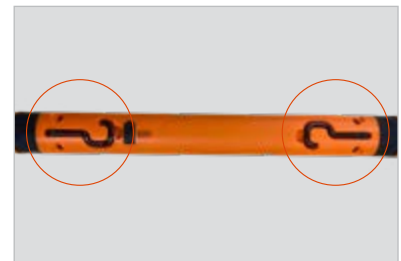

CE
RoHs
IK07

Slim & compact 10W COB underhood light, shines brighter & lasts longer

Light Output

Single button, user controlled light output

	1ST PRESS	2ND PRESS
	HIGH	LOW
LUMEN	1000	400
RUN TIME	2 hrs	5 hrs

Sturdy Construction

a. IK07 Rated

Impact resistant ABS body built to withstand the toughest environments

- b. 360° swivelling hooks resist wear and provide a scratch-proof grip
- c. Sturdy polycarbonate lens withstands tough jobsite conditions
- d. Light can be rotated easily to direct beam on the job, as required

Hands Free Operation

Strong magnets on both ends for easy attachment on any metallic surface leaving both hands free.

Charging of Battery

- Type-C fast charging protected by rubberized bezel.
- Charge indicated via 4 LED's, each showing 25% charge

Hands free: Strong magnets on both ends attach onto metallic surfaces leaving both hands free

Type C Charging Port

360° Swivelling Hooks

POWER SOURCE

7.4V 2600 mAh

ORDERING INFORMATION

CAT NR.	ORD NR.	SIZE (LxHxD)		BOX QTY.
		(INCH)	(MM)	
LED/355	55113	19-11/16 x 1-31/32 x 1-39/64	500 x 50 x 41	10