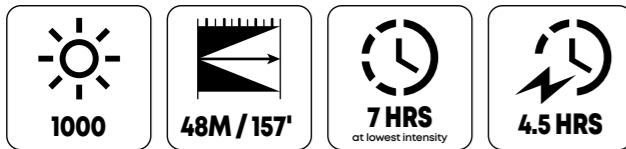

## Underhood Light Expandable

LED-351

CE  
RoHs

**Expandable Length**  
1.2m -1.76m (47"-69")

Super bright under-hood light for powerful illumination of the entire engine bay. Shines brighter, grips stronger & outlasts most other lights!