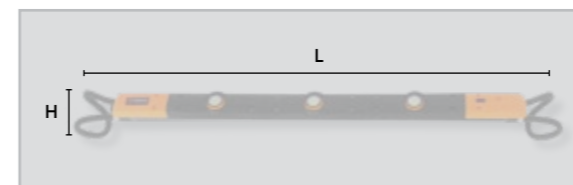

### Charging of Battery

Battery can be recharged using in-built USB charging port

Complete with 5' long cable for uninterrupted charging even when light is in use & AC power adaptor

USB charging port with LED charge indicators

Light bulbs pivot independently to direct light as needed