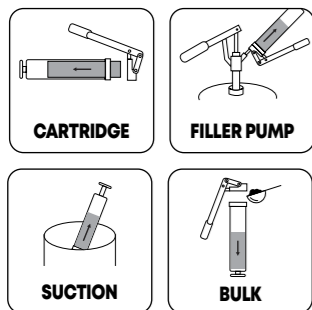

Aluminum die cast head fitted with bulk loader & air bleeder valve

Pull button & slide to change mode between High Pressure/High Volume

∅  
2-1/4"  
(57.15 mm)

Press lever & pull down to convert into lever gun

Press lever & slide up to convert into pistol gun

**PISTOL MODE**

HIGH PRESSURE MODE

**4,500 PSI**

**0.65 GM / STROKE**

**SPECIFICATIONS**

HIGH PRESSURE MODE		
PRESSURE	4,500 PSI	310 BAR
DELIVERS	UPTO 1 OZ. / 44 STROKES	UPTO 0.65 GM / STROKE
HIGH VOLUME MODE		
PRESSURE	-	-
DELIVERS	-	-

**LEVER MODE**

HIGH PRESSURE MODE

HIGH VOLUME MODE

**7,000 PSI**

**0.65 GM / STROKE**

**5,500 PSI**

**1.1 GM / STROKE**

**SPECIFICATIONS**

HIGH PRESSURE MODE		
PRESSURE	7,000 PSI	483 BAR
DELIVERS	UPTO 1 OZ. / 44 STROKES	UPTO 0.65 GM / STROKE
HIGH VOLUME MODE		
PRESSURE	5,500 PSI	380 BAR
DELIVERS	1 OZ / 26 STROKES	1.1 GM / STROKE

**FILLING OPTIONS**