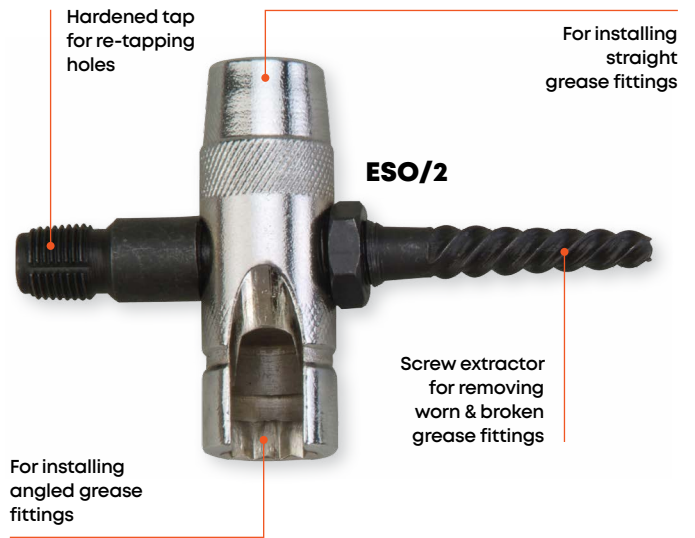

Easy Out Tools

ESO

- Handy, dual purpose tools for
- Removing worn and broken grease fittings
 - Re-tapping holes for installing new grease fittings

Works both with straight & angled fittings

ORDERING INFORMATION

CAT NR.	ORD NR.	TYPE	OPENS FITTINGS WITH HEX SIZE	TAP RETHREADS	BOX QTY.
* ESO/1	44890	Small	5/16" & 3/8"	1/4" - 28	250
* ESO/2	44891	Large	3/8" & 7/16" (11 mm)	1/8" - 27	250

* Best Seller