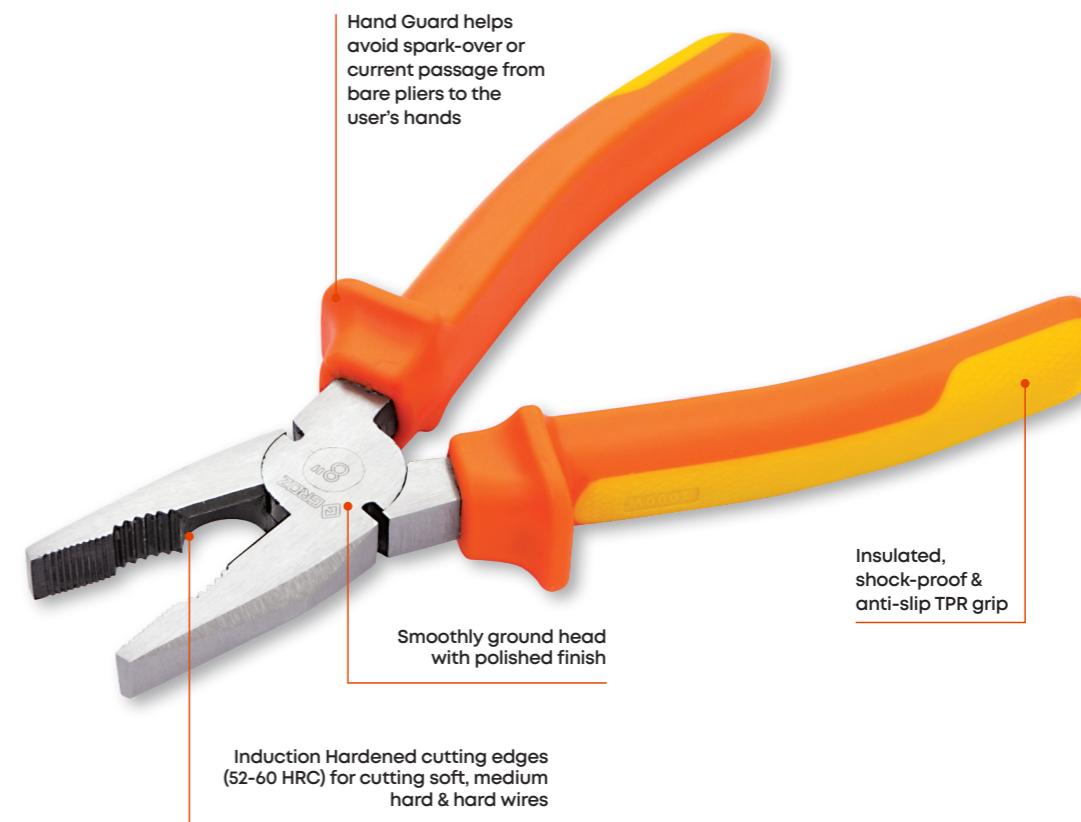

Insulation Pliers

CPL-CV

SCP-CV

LNP-CV

Individually forged, hardened & tempered for high durability

1000V Safe
Tested in accordance with VDE standards & insulated to 1000V AC for live wire working

Heavily insulated, dual colour, ergonomically designed TPR grip is shock-proof & anti-slip making these pliers safest in use

FOR USE WITH

VARIANTS

Combination Pliers

Most suitable for gripping, bending, straightening, crushing, pulling, stripping insulation, cutting wires etc.

Long Nose Pliers

Most suitable for cutting & gripping wires