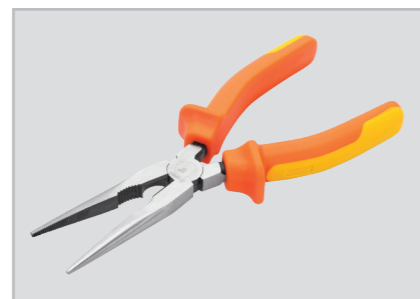

Insulation Pliers

CPL-CV

SCP-CV

LNP-CV

Individually forged, hardened & tempered for high durability

1000V Safe
Tested in accordance with VDE standards & insulated to 1000V AC for live wire working

Heavily insulated, dual colour, ergonomically designed TPR grip is shock-proof & anti-slip making these pliers safest in use

FOR USE WITH

VARIANTS

Combination Pliers

Most suitable for gripping, bending, straightening, crushing, pulling, stripping insulation, cutting wires etc.

Long Nose Pliers

Most suitable for cutting & gripping wires

Side Cutting Pliers

Most suitable for cutting wires

ORDERING INFORMATION

CAT NR.	ORD NR.	LENGTH		BOX QTY.
		(INCH)	(MM)	
COMBINATION PLIERS				
CPL/CV/6	31530	6	150	72
CPL/CV/7	31531	7	175	72
*CPL/CV/8	31532	8	200	54
LONG NOSE PLIERS				
*LNP/CV/6	31540	6	150	72
LNP/CV/7	31541	7	175	72
*LNP/CV/8	31542	8	200	72
SIDE CUTTING PLIERS				
*SCP/CV/6	31550	6	150	72
SCP/CV/7	31551	7	175	72
PLIER SETS				
PLR/CV/ST3	31570	3 piece set: Includes 8" Combination Plier, 7" Long Nose Plier & 7" Side Cutting Plier		14
PLR/CV/ST3A	31571	3 piece set: Includes 8" Combination Plier, 6" Long Nose Plier & 6" Side Cutting Plier		14